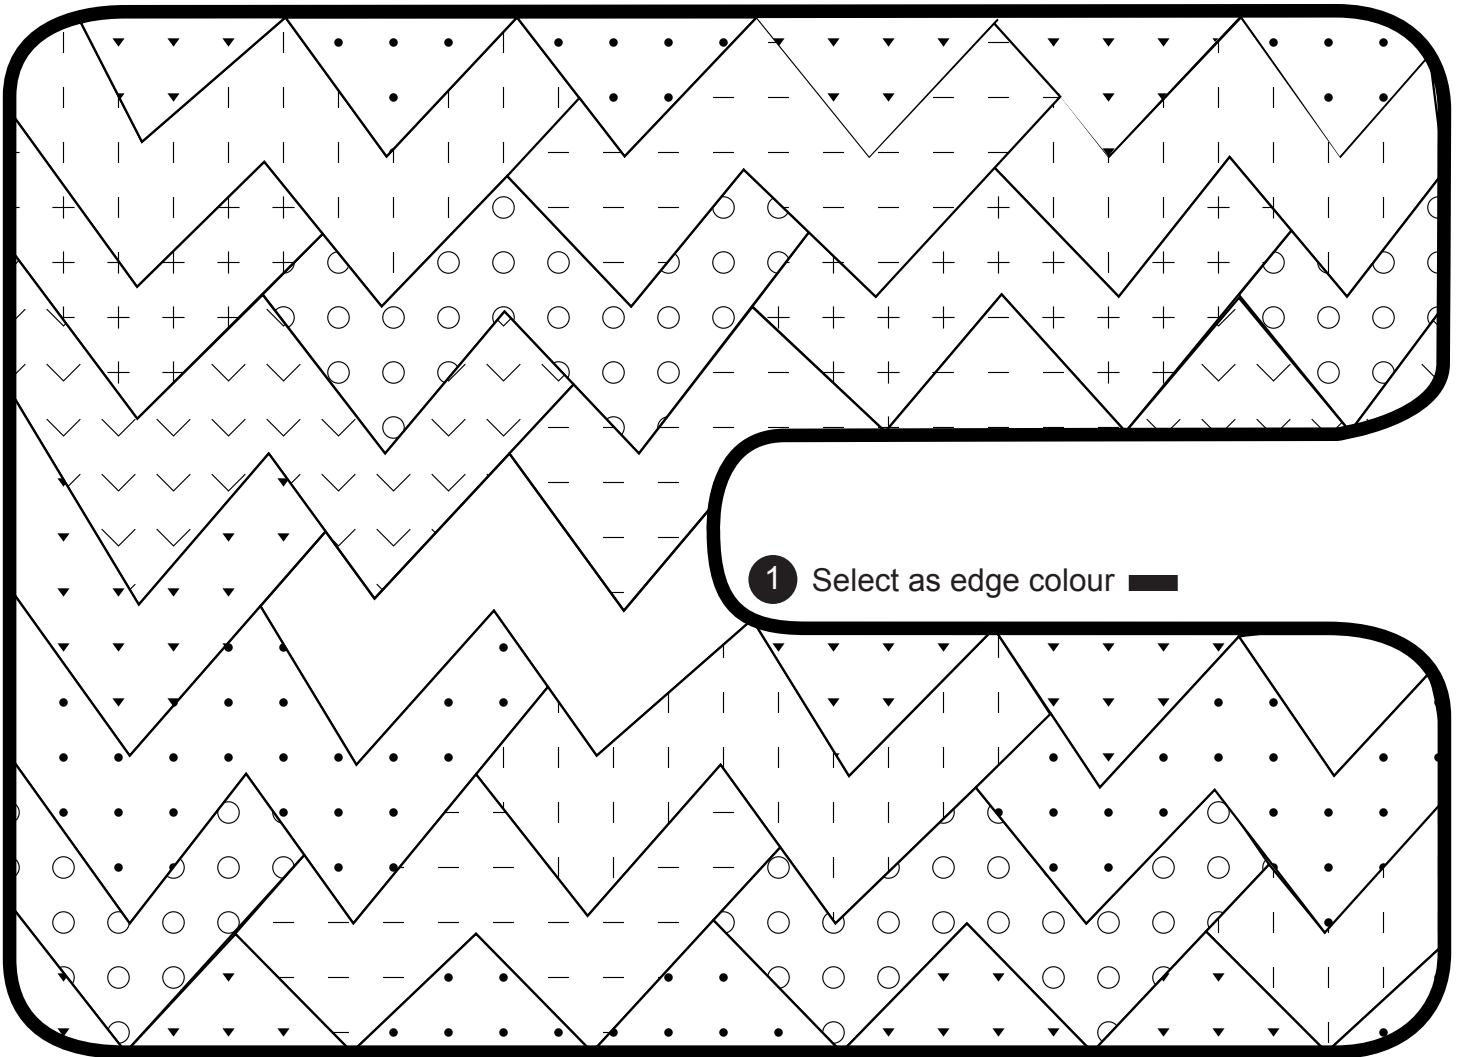

MINKHA

HAND KNIT SWEATERS

www.minkhasweaters.com

KULER
Ruana
Colour Picker

Choose any 8 cotton or alpaca colours. Choose colours according to pattern. Use <http://kuler.adobe.com> to help.

1 Edge Colour _____
2 _____
3 _____
4 _____