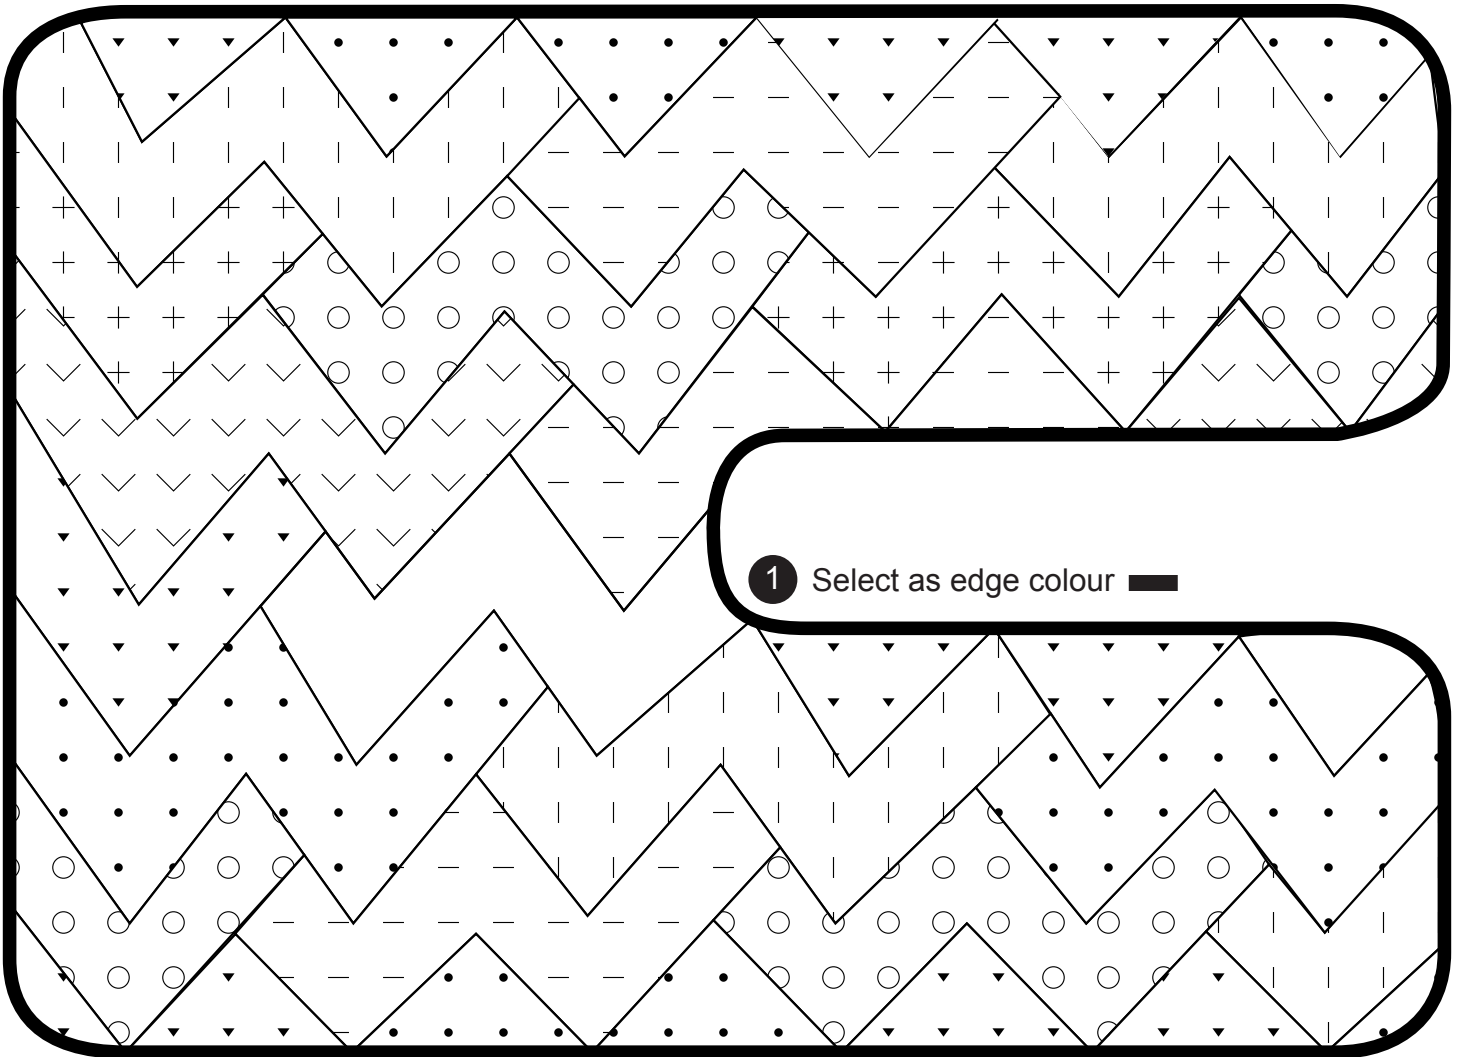

MINKHA

HAND KNIT SWEATERS

www.minkhasweaters.com

1 Select as edge colour ■

KULER

Ruana

Colour Picker

Choose any 8 cotton or alpaca colours. Choose colours according to pattern. Use <http://kuler.adobe.com> to help.

1 Edge Colour _____

2 _____

3 _____

4 _____

5 _____

6 _____

7 _____

8 _____